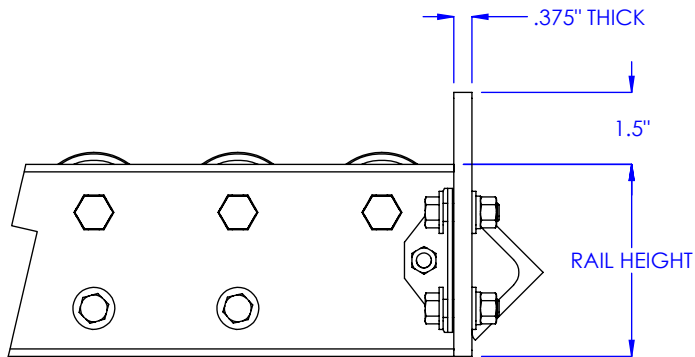

DESIGN FOR 22" TO 40" WIDE

DESIGN FOR 41" TO 93" WIDE

**SPECIFICATIONS**

<b>RAIL HEIGHT:</b>	4"	5"	6"
<b>WIDTH:</b>	22" - 93"		

**MODEL:** END7

**DESCRIPTION:** END STOP, PLATE WITH FORK CUTOUTS

LEWCO, INC. IS COMMITTED TO CONTINUOUS IMPROVEMENT AND RESERVES THE RIGHT TO CHANGE DESIGNS AND SPECIFICATIONS WITHOUT NOTICE.