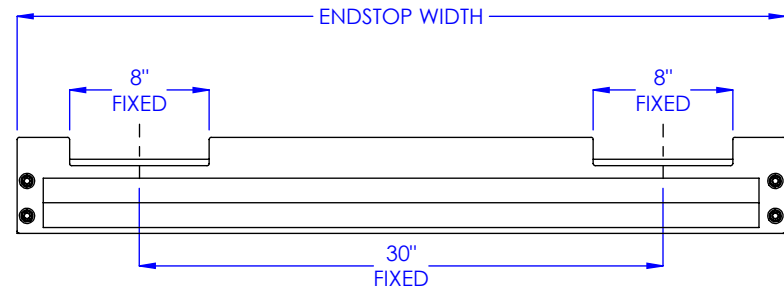

DESIGN FOR 22" TO 40" WIDE

DESIGN FOR 41" TO 93" WIDE

**SPECIFICATIONS**

<b>RAIL HEIGHT:</b>	4"	5"	6"
<b>WIDTH:</b>	22" - 93"		

**MODEL:** END7

**DESCRIPTION:** END STOP, PLATE WITH FORK CUTOUTS

LEWCO, INC. IS COMMITTED TO CONTINUOUS IMPROVEMENT AND RESERVES THE RIGHT TO CHANGE DESIGNS AND SPECIFICATIONS WITHOUT NOTICE.