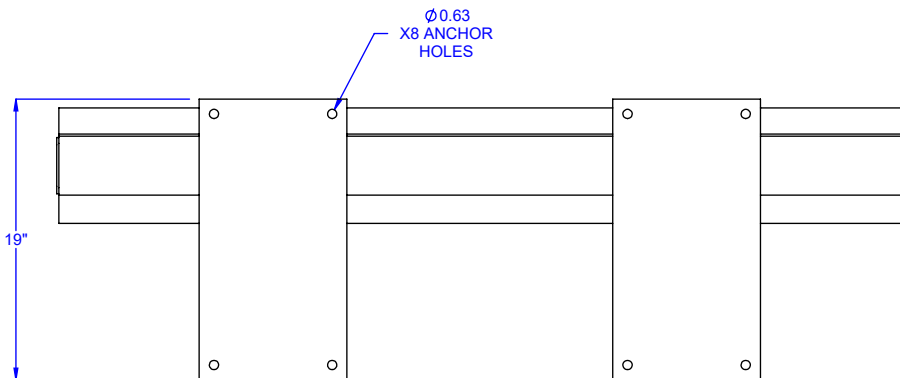

SPECIFICATIONS	
HEIGHT:	12" - 36"
WIDTH:	22" - 40"

MODEL: FTBFC  
DESCRIPTION: FORK TRUCK BARRIER W/ FORK CUTOUTS

LEWCO, INC. IS COMMITTED TO CONTINUOUS IMPROVEMENT AND RESERVES THE RIGHT TO CHANGE DESIGNS AND SPECIFICATIONS WITHOUT NOTICE.

THIS DRAWING MUST NOT BE COPIED, REPRODUCED OR USED FOR ANY PURPOSE WITHOUT THE WRITTEN CONSENT OF LEWCO, INC. ALL RIGHTS RESERVED.

SPECIFICATIONS	
HEIGHT:	12" - 36"
WIDTH:	41" - 93"

MODEL: FTBFC  
DESCRIPTION: FORK TRUCK BARRIER W/FORK CUTOUTS