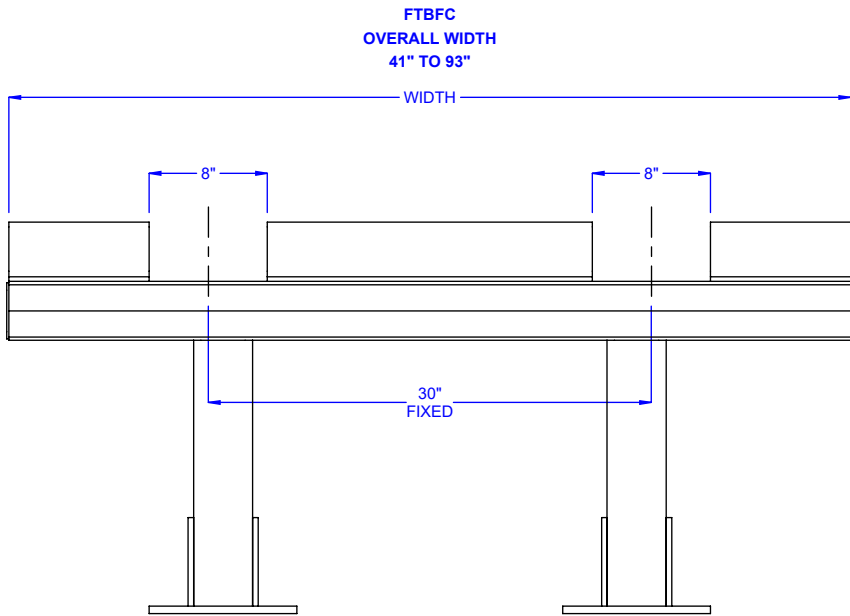

SPECIFICATIONS	
HEIGHT:	12" - 36"
WIDTH:	22" - 40"

MODEL: FTBFC  
DESCRIPTION: FORK TRUCK BARRIER W/ FORK CUTOUTS

LEWCO, INC. IS COMMITTED TO CONTINUOUS IMPROVEMENT AND RESERVES THE RIGHT TO CHANGE DESIGNS AND SPECIFICATIONS WITHOUT NOTICE.

THIS DRAWING MUST NOT BE COPIED, REPRODUCED OR USED FOR ANY PURPOSE WITHOUT THE WRITTEN CONSENT OF LEWCO, INC. ALL RIGHTS RESERVED.

SPECIFICATIONS	
HEIGHT:	12" - 36"
WIDTH:	41" - 93"

MODEL: FTBFC  
DESCRIPTION: FORK TRUCK BARRIER W/FORK CUTOUTS