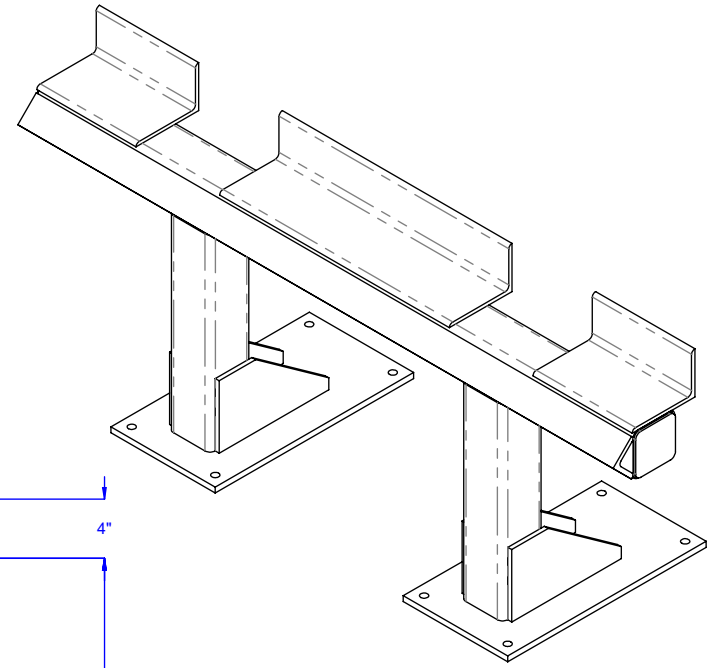

SPECIFICATIONS	
HEIGHT:	12" - 36"
WIDTH:	22" - 40"

MODEL: FTBFC  
DESCRIPTION: FORK TRUCK BARRIER W/ FORK CUTOUTS

LEWCO, INC. IS COMMITTED TO CONTINUOUS IMPROVEMENT AND RESERVES THE RIGHT TO CHANGE DESIGNS AND SPECIFICATIONS WITHOUT NOTICE.

THIS DRAWING MUST NOT BE COPIED, REPRODUCED OR USED FOR ANY PURPOSE WITHOUT THE WRITTEN CONSENT OF LEWCO, INC. ALL RIGHTS RESERVED.

SPECIFICATIONS	
HEIGHT:	12" - 36"
WIDTH:	41" - 93"

MODEL: FTBFC  
DESCRIPTION: FORK TRUCK BARRIER W/FORK CUTOUTS