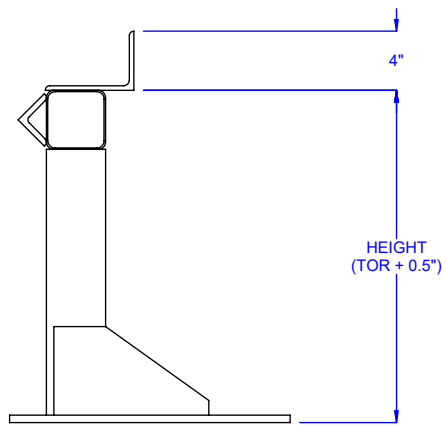

SPECIFICATIONS	
HEIGHT:	12" - 36"
WIDTH:	22" - 40"

MODEL: FTBFC  
DESCRIPTION: FORK TRUCK BARRIER W/ FORK CUTOUTS

LEWCO, INC. IS COMMITTED TO CONTINUOUS IMPROVEMENT AND RESERVES THE RIGHT TO CHANGE DESIGNS AND SPECIFICATIONS WITHOUT NOTICE.

THIS DRAWING MUST NOT BE COPIED, REPRODUCED OR USED FOR ANY PURPOSE WITHOUT THE WRITTEN CONSENT OF LEWCO, INC. ALL RIGHTS RESERVED.

SPECIFICATIONS	
HEIGHT:	12" - 36"
WIDTH:	41" - 93"

MODEL: FTBFC  
DESCRIPTION: FORK TRUCK BARRIER W/FORK CUTOUTS