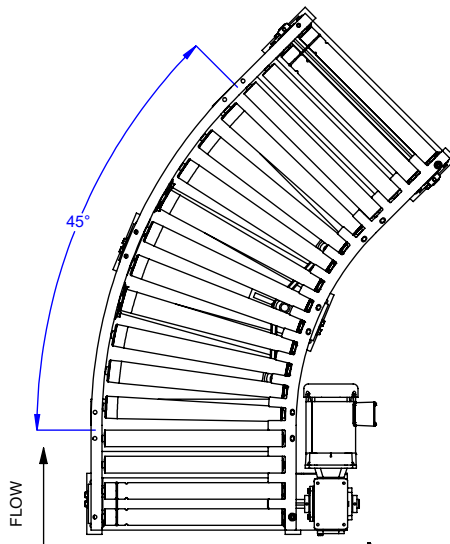

END DRIVE, SIDE, RIGHT, INSIDE RADIUS

END DRIVE, SIDE, LEFT, INSIDE RADIUS

OPTIONAL GUARDRAIL

MAXIMUM LOAD DISTRIBUTED ON CONVEYOR IS 500 LB - NOT TO EXCEED CAPACITY

LEWCO, INC. IS COMMITTED TO CONTINUOUS IMPROVEMENT AND RESERVES THE RIGHT TO CHANGE DESIGNS AND SPECIFICATIONS WITHOUT NOTICE.

THIS DRAWING MUST NOT BE COPIED, REPRODUCED OR USED FOR ANY PURPOSE WITHOUT THE WRITTEN CONSENT OF LEWCO, INC. ALL RIGHTS RESERVED.

LEWCO

706 LANE ST. SANDUSKY, OH 44870, U.S.A.

MODEL: MDTLRC

DESCRIPTION: MEDIUM DUTY TAPERED LIVE ROLLER CURVE

END DRIVE, SIDE, RIGHT,
INSIDE RADIUS 30°

END DRIVE, SIDE, RIGHT,
INSIDE RADIUS 45°

END DRIVE, SIDE, RIGHT,
INSIDE RADIUS 60°

END DRIVE, SIDE, RIGHT,
INSIDE RADIUS 180°

END DRIVE, SIDE, LEFT,
OUTSIDE RADIUS 30°

END DRIVE, SIDE, LEFT,
OUTSIDE RADIUS 45°

END DRIVE, SIDE, LEFT,
OUTSIDE RADIUS 60°

END DRIVE, SIDE, LEFT,
OUTSIDE RADIUS 180°

MODEL: MDTLRC

DESCRIPTION: MEDIUM DUTY TAPERED LIVE ROLLER CURVE

LEWCO, INC. IS COMMITTED TO CONTINUOUS
IMPROVEMENT AND RESERVES THE RIGHT TO CHANGE
DESIGNS AND SPECIFICATIONS WITHOUT NOTICE.