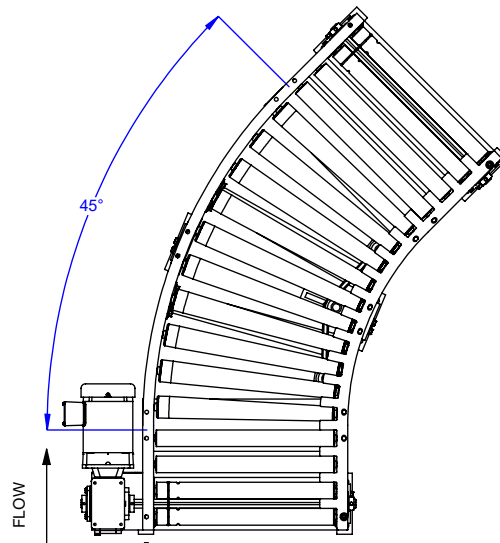

END DRIVE, SIDE, RIGHT, INSIDE RADIUS

END DRIVE, SIDE, LEFT, INSIDE RADIUS

OPTIONAL GUARDRAIL

MAXIMUM LOAD DISTRIBUTED ON CONVEYOR IS 500 LB - NOT TO EXCEED CAPACITY

LEWCO, INC. IS COMMITTED TO CONTINUOUS IMPROVEMENT AND RESERVES THE RIGHT TO CHANGE DESIGNS AND SPECIFICATIONS WITHOUT NOTICE.

THIS DRAWING MUST NOT BE COPIED, REPRODUCED OR USED FOR ANY PURPOSE WITHOUT THE WRITTEN CONSENT OF LEWCO, INC. ALL RIGHTS RESERVED.

LEWCO

706 LANE ST. SANDUSKY, OH 44870, U.S.A.

MODEL: MDTLRC

DESCRIPTION: MEDIUM DUTY TAPERED LIVE ROLLER CURVE

END DRIVE, SIDE, RIGHT,
INSIDE RADIUS 30°

END DRIVE, SIDE, RIGHT,
INSIDE RADIUS 45°

END DRIVE, SIDE, RIGHT,
INSIDE RADIUS 60°

END DRIVE, SIDE, RIGHT,
INSIDE RADIUS 180°

END DRIVE, SIDE, LEFT,
OUTSIDE RADIUS 30°

END DRIVE, SIDE, LEFT,
OUTSIDE RADIUS 45°

END DRIVE, SIDE, LEFT,
OUTSIDE RADIUS 60°

END DRIVE, SIDE, LEFT,
OUTSIDE RADIUS 180°

MODEL: MDTLRC

DESCRIPTION: MEDIUM DUTY TAPERED LIVE ROLLER CURVE

LEWCO, INC. IS COMMITTED TO CONTINUOUS
IMPROVEMENT AND RESERVES THE RIGHT TO CHANGE
DESIGNS AND SPECIFICATIONS WITHOUT NOTICE.