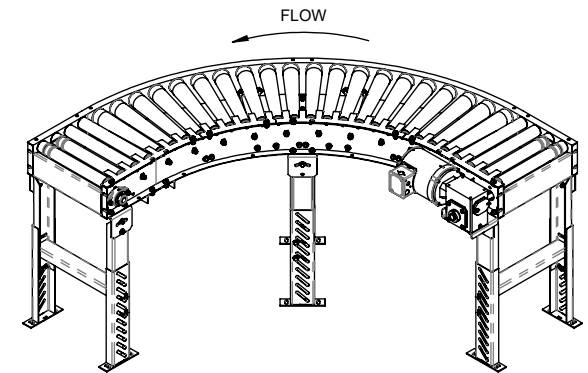

END DRIVE, SIDE, RIGHT, INSIDE RADIUS

END DRIVE, SIDE, LEFT, INSIDE RADIUS

OPTIONAL GUARDRAIL

MAXIMUM LOAD DISTRIBUTED ON CONVEYOR IS 500 LB - NOT TO EXCEED CAPACITY

LEWCO, INC. IS COMMITTED TO CONTINUOUS IMPROVEMENT AND RESERVES THE RIGHT TO CHANGE DESIGNS AND SPECIFICATIONS WITHOUT NOTICE.

THIS DRAWING MUST NOT BE COPIED, REPRODUCED OR USED FOR ANY PURPOSE WITHOUT THE WRITTEN CONSENT OF LEWCO, INC. ALL RIGHTS RESERVED.

LEWCO

706 LANE ST. SANDUSKY, OH 44870, U.S.A.

MODEL: MDTLRC

DESCRIPTION: MEDIUM DUTY TAPERED LIVE ROLLER CURVE

END DRIVE, SIDE, RIGHT,
INSIDE RADIUS 30°

END DRIVE, SIDE, RIGHT,
INSIDE RADIUS 45°

END DRIVE, SIDE, RIGHT,
INSIDE RADIUS 60°

END DRIVE, SIDE, RIGHT,
INSIDE RADIUS 180°

END DRIVE, SIDE, LEFT,
OUTSIDE RADIUS 30°

END DRIVE, SIDE, LEFT,
OUTSIDE RADIUS 45°

END DRIVE, SIDE, LEFT,
OUTSIDE RADIUS 60°

END DRIVE, SIDE, LEFT,
OUTSIDE RADIUS 180°

MODEL: MDTLRC

DESCRIPTION: MEDIUM DUTY TAPERED LIVE ROLLER CURVE

LEWCO, INC. IS COMMITTED TO CONTINUOUS
IMPROVEMENT AND RESERVES THE RIGHT TO CHANGE
DESIGNS AND SPECIFICATIONS WITHOUT NOTICE.