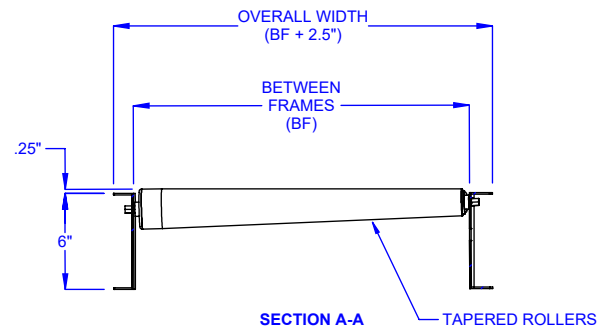

END DRIVE, SIDE, RIGHT, INSIDE RADIUS

END DRIVE, SIDE, LEFT, INSIDE RADIUS

OPTIONAL GUARDRAIL

MAXIMUM LOAD DISTRIBUTED ON CONVEYOR IS 500 LB - NOT TO EXCEED CAPACITY

LEWCO, INC. IS COMMITTED TO CONTINUOUS IMPROVEMENT AND RESERVES THE RIGHT TO CHANGE DESIGNS AND SPECIFICATIONS WITHOUT NOTICE.

THIS DRAWING MUST NOT BE COPIED, REPRODUCED OR USED FOR ANY PURPOSE WITHOUT THE WRITTEN CONSENT OF LEWCO, INC. ALL RIGHTS RESERVED.

LEWCO

706 LANE ST. SANDUSKY, OH 44870, U.S.A.

MODEL: MDTLRC

DESCRIPTION: MEDIUM DUTY TAPERED LIVE ROLLER CURVE

END DRIVE, SIDE, RIGHT,
INSIDE RADIUS 30°

END DRIVE, SIDE, RIGHT,
INSIDE RADIUS 45°

END DRIVE, SIDE, RIGHT,
INSIDE RADIUS 60°

END DRIVE, SIDE, RIGHT,
INSIDE RADIUS 180°

END DRIVE, SIDE, LEFT,
OUTSIDE RADIUS 30°

END DRIVE, SIDE, LEFT,
OUTSIDE RADIUS 45°

END DRIVE, SIDE, LEFT,
OUTSIDE RADIUS 60°

END DRIVE, SIDE, LEFT,
OUTSIDE RADIUS 180°

MODEL: MDTLRC

DESCRIPTION: MEDIUM DUTY TAPERED LIVE ROLLER CURVE

LEWCO, INC. IS COMMITTED TO CONTINUOUS
IMPROVEMENT AND RESERVES THE RIGHT TO CHANGE
DESIGNS AND SPECIFICATIONS WITHOUT NOTICE.