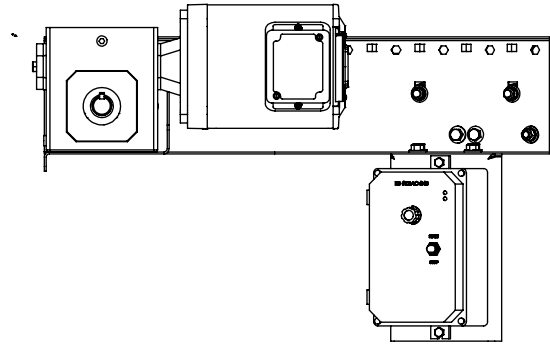

TYPICAL LOCATION OF
OPTIONAL CONTROLS

OPTIONAL
CONTROLS
(COMBINATION MOTOR STARTER OR VFD)

OPTIONAL
CONTROLS
(VARIABLE SPEED DRIVE)

MODEL: MDTLRC
DESCRIPTION: MEDIUM DUTY TAPERED LIVE ROLLER CURVE

LEWCO, INC. IS COMMITTED TO CONTINUOUS
IMPROVEMENT AND RESERVES THE RIGHT TO CHANGE
DESIGNS AND SPECIFICATIONS WITHOUT NOTICE.