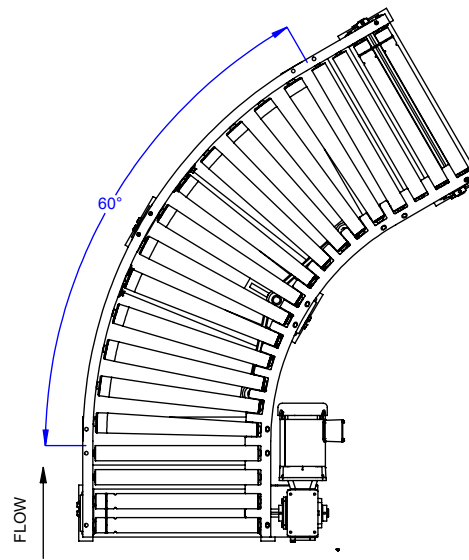

END DRIVE, SIDE, RIGHT, INSIDE RADIUS

END DRIVE, SIDE, LEFT, INSIDE RADIUS

OPTIONAL GUARDRAIL

MAXIMUM LOAD DISTRIBUTED ON CONVEYOR IS 500 LB - NOT TO EXCEED CAPACITY

LEWCO, INC. IS COMMITTED TO CONTINUOUS IMPROVEMENT AND RESERVES THE RIGHT TO CHANGE DESIGNS AND SPECIFICATIONS WITHOUT NOTICE.

THIS DRAWING MUST NOT BE COPIED, REPRODUCED OR USED FOR ANY PURPOSE WITHOUT THE WRITTEN CONSENT OF LEWCO, INC. ALL RIGHTS RESERVED.

LEWCO

706 LANE ST. SANDUSKY, OH 44870, U.S.A.

MODEL: MDTLRC

DESCRIPTION: MEDIUM DUTY TAPERED LIVE ROLLER CURVE

END DRIVE, SIDE, RIGHT,
INSIDE RADIUS 30°

END DRIVE, SIDE, RIGHT,
INSIDE RADIUS 45°

END DRIVE, SIDE, RIGHT,
INSIDE RADIUS 60°

END DRIVE, SIDE, RIGHT,
INSIDE RADIUS 180°

END DRIVE, SIDE, LEFT,
OUTSIDE RADIUS 30°

END DRIVE, SIDE, LEFT,
OUTSIDE RADIUS 45°

END DRIVE, SIDE, LEFT,
OUTSIDE RADIUS 60°

END DRIVE, SIDE, LEFT,
OUTSIDE RADIUS 180°

MODEL: MDTLRC

DESCRIPTION: MEDIUM DUTY TAPERED LIVE ROLLER CURVE

LEWCO, INC. IS COMMITTED TO CONTINUOUS
IMPROVEMENT AND RESERVES THE RIGHT TO CHANGE
DESIGNS AND SPECIFICATIONS WITHOUT NOTICE.