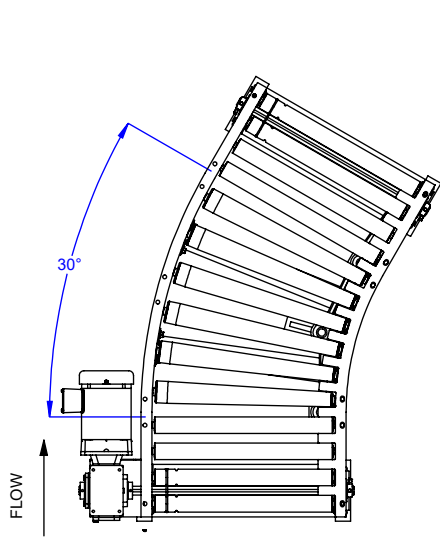

THIS DRAWING MUST NOT BE COPIED, REPRODUCED OR USED FOR ANY PURPOSE WITHOUT THE WRITTEN CONSENT OF LEWCO, INC. ALL RIGHTS RESERVED.

LEWCO

706 LANE ST. SANDUSKY, OH 44870, U.S.A.

MODEL: MDTLRC

DESCRIPTION: MEDIUM DUTY TAPERED LIVE ROLLER CURVE

END DRIVE, SIDE, RIGHT,
INSIDE RADIUS 30°

END DRIVE, SIDE, RIGHT,
INSIDE RADIUS 45°

END DRIVE, SIDE, RIGHT,
INSIDE RADIUS 60°

END DRIVE, SIDE, RIGHT,
INSIDE RADIUS 180°

END DRIVE, SIDE, LEFT,
OUTSIDE RADIUS 30°

END DRIVE, SIDE, LEFT,
OUTSIDE RADIUS 45°

END DRIVE, SIDE, LEFT,
OUTSIDE RADIUS 60°

END DRIVE, SIDE, LEFT,
OUTSIDE RADIUS 180°

MODEL: MDTLRC

DESCRIPTION: MEDIUM DUTY TAPERED LIVE ROLLER CURVE

LEWCO, INC. IS COMMITTED TO CONTINUOUS
IMPROVEMENT AND RESERVES THE RIGHT TO CHANGE
DESIGNS AND SPECIFICATIONS WITHOUT NOTICE.