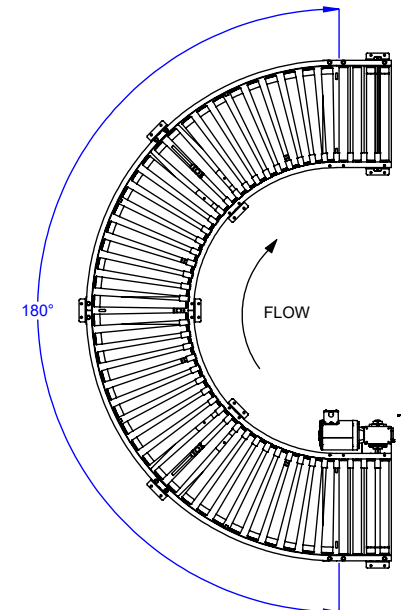

END DRIVE, SIDE, RIGHT, INSIDE RADIUS

END DRIVE, SIDE, LEFT, INSIDE RADIUS

OPTIONAL GUARDRAIL

MAXIMUM LOAD DISTRIBUTED ON CONVEYOR IS 500 LB - NOT TO EXCEED CAPACITY

LEWCO, INC. IS COMMITTED TO CONTINUOUS IMPROVEMENT AND RESERVES THE RIGHT TO CHANGE DESIGNS AND SPECIFICATIONS WITHOUT NOTICE.

THIS DRAWING MUST NOT BE COPIED, REPRODUCED OR USED FOR ANY PURPOSE WITHOUT THE WRITTEN CONSENT OF LEWCO, INC. ALL RIGHTS RESERVED.

LEWCO

706 LANE ST. SANDUSKY, OH 44870, U.S.A.

MODEL: MDTLRC

DESCRIPTION: MEDIUM DUTY TAPERED LIVE ROLLER CURVE

END DRIVE, SIDE, RIGHT,
INSIDE RADIUS 30°

END DRIVE, SIDE, RIGHT,
INSIDE RADIUS 45°

END DRIVE, SIDE, RIGHT,
INSIDE RADIUS 60°

END DRIVE, SIDE, RIGHT,
INSIDE RADIUS 180°

END DRIVE, SIDE, LEFT,
OUTSIDE RADIUS 30°

END DRIVE, SIDE, LEFT,
OUTSIDE RADIUS 45°

END DRIVE, SIDE, LEFT,
OUTSIDE RADIUS 60°

END DRIVE, SIDE, LEFT,
OUTSIDE RADIUS 180°

MODEL: MDTLRC

DESCRIPTION: MEDIUM DUTY TAPERED LIVE ROLLER CURVE

LEWCO, INC. IS COMMITTED TO CONTINUOUS
IMPROVEMENT AND RESERVES THE RIGHT TO CHANGE
DESIGNS AND SPECIFICATIONS WITHOUT NOTICE.