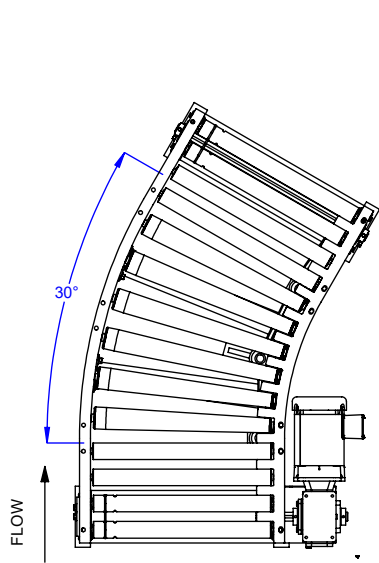

END DRIVE, SIDE, RIGHT, INSIDE RADIUS

END DRIVE, SIDE, LEFT, INSIDE RADIUS

OPTIONAL GUARDRAIL

MAXIMUM LOAD DISTRIBUTED ON CONVEYOR IS 500 LB - NOT TO EXCEED CAPACITY

LEWCO, INC. IS COMMITTED TO CONTINUOUS IMPROVEMENT AND RESERVES THE RIGHT TO CHANGE DESIGNS AND SPECIFICATIONS WITHOUT NOTICE.

THIS DRAWING MUST NOT BE COPIED, REPRODUCED OR USED FOR ANY PURPOSE WITHOUT THE WRITTEN CONSENT OF LEWCO, INC. ALL RIGHTS RESERVED.

LEWCO

706 LANE ST. SANDUSKY, OH 44870, U.S.A.

MODEL: MDTLRC

DESCRIPTION: MEDIUM DUTY TAPERED LIVE ROLLER CURVE

END DRIVE, SIDE, RIGHT,
INSIDE RADIUS 30°

END DRIVE, SIDE, RIGHT,
INSIDE RADIUS 45°

END DRIVE, SIDE, RIGHT,
INSIDE RADIUS 60°

END DRIVE, SIDE, RIGHT,
INSIDE RADIUS 180°

END DRIVE, SIDE, LEFT,
OUTSIDE RADIUS 30°

END DRIVE, SIDE, LEFT,
OUTSIDE RADIUS 45°

END DRIVE, SIDE, LEFT,
OUTSIDE RADIUS 60°

END DRIVE, SIDE, LEFT,
OUTSIDE RADIUS 180°

MODEL: MDTLRC

DESCRIPTION: MEDIUM DUTY TAPERED LIVE ROLLER CURVE

LEWCO, INC. IS COMMITTED TO CONTINUOUS
IMPROVEMENT AND RESERVES THE RIGHT TO CHANGE
DESIGNS AND SPECIFICATIONS WITHOUT NOTICE.