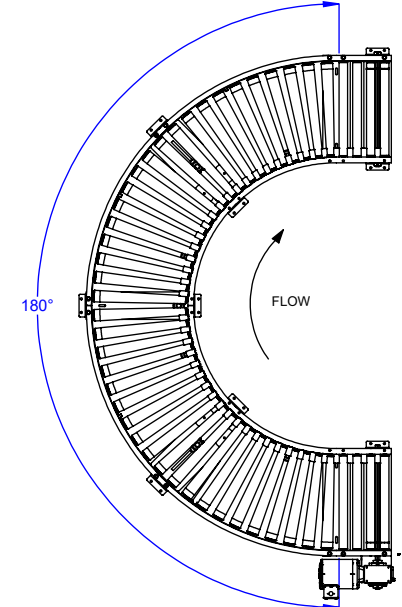

END DRIVE, SIDE, RIGHT, INSIDE RADIUS

END DRIVE, SIDE, LEFT, INSIDE RADIUS

OPTIONAL GUARDRAIL

MAXIMUM LOAD DISTRIBUTED ON CONVEYOR IS 500 LB - NOT TO EXCEED CAPACITY

LEWCO, INC. IS COMMITTED TO CONTINUOUS IMPROVEMENT AND RESERVES THE RIGHT TO CHANGE DESIGNS AND SPECIFICATIONS WITHOUT NOTICE.

THIS DRAWING MUST NOT BE COPIED, REPRODUCED OR USED FOR ANY PURPOSE WITHOUT THE WRITTEN CONSENT OF LEWCO, INC. ALL RIGHTS RESERVED.

LEWCO

706 LANE ST. SANDUSKY, OH 44870, U.S.A.

MODEL: MDTLRC

DESCRIPTION: MEDIUM DUTY TAPERED LIVE ROLLER CURVE

END DRIVE, SIDE, RIGHT,
INSIDE RADIUS 30°

END DRIVE, SIDE, RIGHT,
INSIDE RADIUS 45°

END DRIVE, SIDE, RIGHT,
INSIDE RADIUS 60°

END DRIVE, SIDE, RIGHT,
INSIDE RADIUS 180°

END DRIVE, SIDE, LEFT,
OUTSIDE RADIUS 30°

END DRIVE, SIDE, LEFT,
OUTSIDE RADIUS 45°

END DRIVE, SIDE, LEFT,
OUTSIDE RADIUS 60°

END DRIVE, SIDE, LEFT,
OUTSIDE RADIUS 180°

MODEL: MDTLRC

DESCRIPTION: MEDIUM DUTY TAPERED LIVE ROLLER CURVE

LEWCO, INC. IS COMMITTED TO CONTINUOUS
IMPROVEMENT AND RESERVES THE RIGHT TO CHANGE
DESIGNS AND SPECIFICATIONS WITHOUT NOTICE.