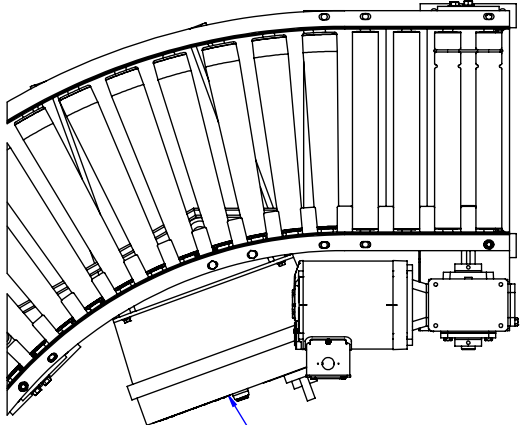

TYPICAL LOCATION OF
OPTIONAL CONTROLS