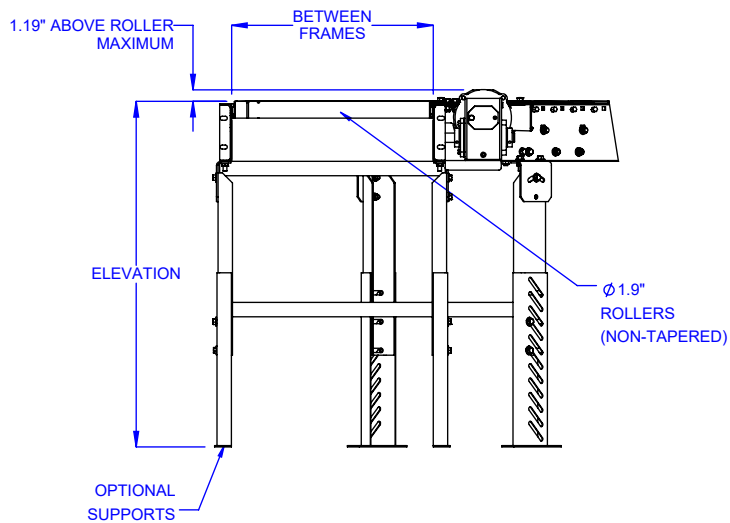

END DRIVE, SIDE, RIGHT, INSIDE RADIUS

END DRIVE, SIDE, LEFT, INSIDE RADIUS

OPTIONAL GUARDRAIL

MAXIMUM LOAD DISTRIBUTED ON CONVEYOR IS 500 LB - NOT TO EXCEED CAPACITY

LEWCO, INC. IS COMMITTED TO CONTINUOUS IMPROVEMENT AND RESERVES THE RIGHT TO CHANGE DESIGNS AND SPECIFICATIONS WITHOUT NOTICE.

THIS DRAWING MUST NOT BE COPIED, REPRODUCED OR USED FOR ANY PURPOSE WITHOUT THE WRITTEN CONSENT OF LEWCO, INC. ALL RIGHTS RESERVED.

LEWCO

706 LANE ST. SANDUSKY, OH 44870, U.S.A.

MODEL: MDTLRC

DESCRIPTION: MEDIUM DUTY TAPERED LIVE ROLLER CURVE

END DRIVE, SIDE, RIGHT,
INSIDE RADIUS 30°

END DRIVE, SIDE, RIGHT,
INSIDE RADIUS 45°

END DRIVE, SIDE, RIGHT,
INSIDE RADIUS 60°

END DRIVE, SIDE, RIGHT,
INSIDE RADIUS 180°

END DRIVE, SIDE, LEFT,
OUTSIDE RADIUS 30°

END DRIVE, SIDE, LEFT,
OUTSIDE RADIUS 45°

END DRIVE, SIDE, LEFT,
OUTSIDE RADIUS 60°

END DRIVE, SIDE, LEFT,
OUTSIDE RADIUS 180°

MODEL: MDTLRC

DESCRIPTION: MEDIUM DUTY TAPERED LIVE ROLLER CURVE

LEWCO, INC. IS COMMITTED TO CONTINUOUS
IMPROVEMENT AND RESERVES THE RIGHT TO CHANGE
DESIGNS AND SPECIFICATIONS WITHOUT NOTICE.