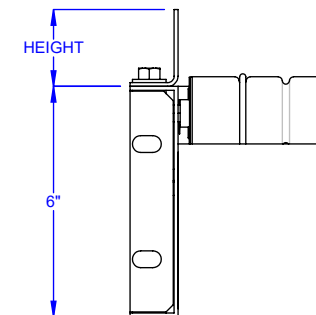

END DRIVE, SIDE, RIGHT, INSIDE RADIUS

END DRIVE, SIDE, LEFT, INSIDE RADIUS

OPTIONAL GUARDRAIL

MAXIMUM LOAD DISTRIBUTED ON CONVEYOR IS 500 LB - NOT TO EXCEED CAPACITY

LEWCO, INC. IS COMMITTED TO CONTINUOUS IMPROVEMENT AND RESERVES THE RIGHT TO CHANGE DESIGNS AND SPECIFICATIONS WITHOUT NOTICE.

THIS DRAWING MUST NOT BE COPIED, REPRODUCED OR USED FOR ANY PURPOSE WITHOUT THE WRITTEN CONSENT OF LEWCO, INC. ALL RIGHTS RESERVED.

LEWCO

706 LANE ST. SANDUSKY, OH 44870, U.S.A.

MODEL: MDTLRC

DESCRIPTION: MEDIUM DUTY TAPERED LIVE ROLLER CURVE

END DRIVE, SIDE, LEFT,
OUTSIDE RADIUS 45°

END DRIVE, SIDE, LEFT,
OUTSIDE RADIUS 60°

END DRIVE, SIDE, LEFT,
OUTSIDE RADIUS 180°

MODEL: MDTLRC

DESCRIPTION: MEDIUM DUTY TAPERED LIVE ROLLER CURVE

LEWCO, INC. IS COMMITTED TO CONTINUOUS
IMPROVEMENT AND RESERVES THE RIGHT TO CHANGE
DESIGNS AND SPECIFICATIONS WITHOUT NOTICE.