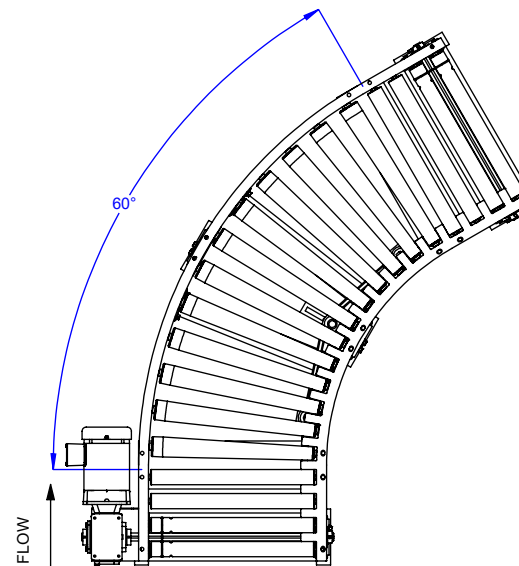

END DRIVE, SIDE, RIGHT, INSIDE RADIUS

END DRIVE, SIDE, LEFT, INSIDE RADIUS

OPTIONAL GUARDRAIL

MAXIMUM LOAD DISTRIBUTED ON CONVEYOR IS 500 LB - NOT TO EXCEED CAPACITY

LEWCO, INC. IS COMMITTED TO CONTINUOUS IMPROVEMENT AND RESERVES THE RIGHT TO CHANGE DESIGNS AND SPECIFICATIONS WITHOUT NOTICE.

THIS DRAWING MUST NOT BE COPIED, REPRODUCED OR USED FOR ANY PURPOSE WITHOUT THE WRITTEN CONSENT OF LEWCO, INC. ALL RIGHTS RESERVED.

LEWCO

706 LANE ST. SANDUSKY, OH 44870, U.S.A.

MODEL: MDTLRC

DESCRIPTION: MEDIUM DUTY TAPERED LIVE ROLLER CURVE

END DRIVE, SIDE, RIGHT,
INSIDE RADIUS 30°

END DRIVE, SIDE, RIGHT,
INSIDE RADIUS 45°

END DRIVE, SIDE, RIGHT,
INSIDE RADIUS 60°

END DRIVE, SIDE, RIGHT,
INSIDE RADIUS 180°

END DRIVE, SIDE, LEFT,
OUTSIDE RADIUS 30°

END DRIVE, SIDE, LEFT,
OUTSIDE RADIUS 45°

END DRIVE, SIDE, LEFT,
OUTSIDE RADIUS 60°

END DRIVE, SIDE, LEFT,
OUTSIDE RADIUS 180°

MODEL: MDTLRC

DESCRIPTION: MEDIUM DUTY TAPERED LIVE ROLLER CURVE

LEWCO, INC. IS COMMITTED TO CONTINUOUS
IMPROVEMENT AND RESERVES THE RIGHT TO CHANGE
DESIGNS AND SPECIFICATIONS WITHOUT NOTICE.