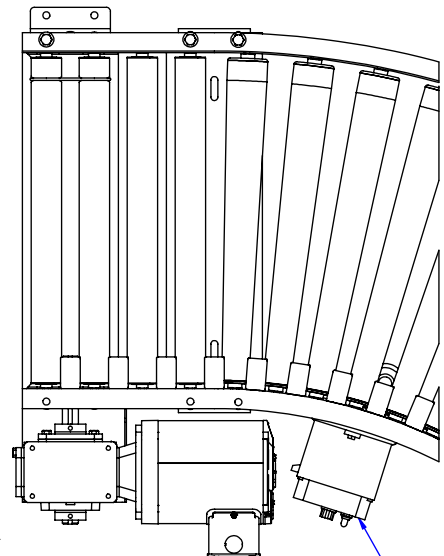

TYPICAL LOCATION OF
OPTIONAL CONTROLS